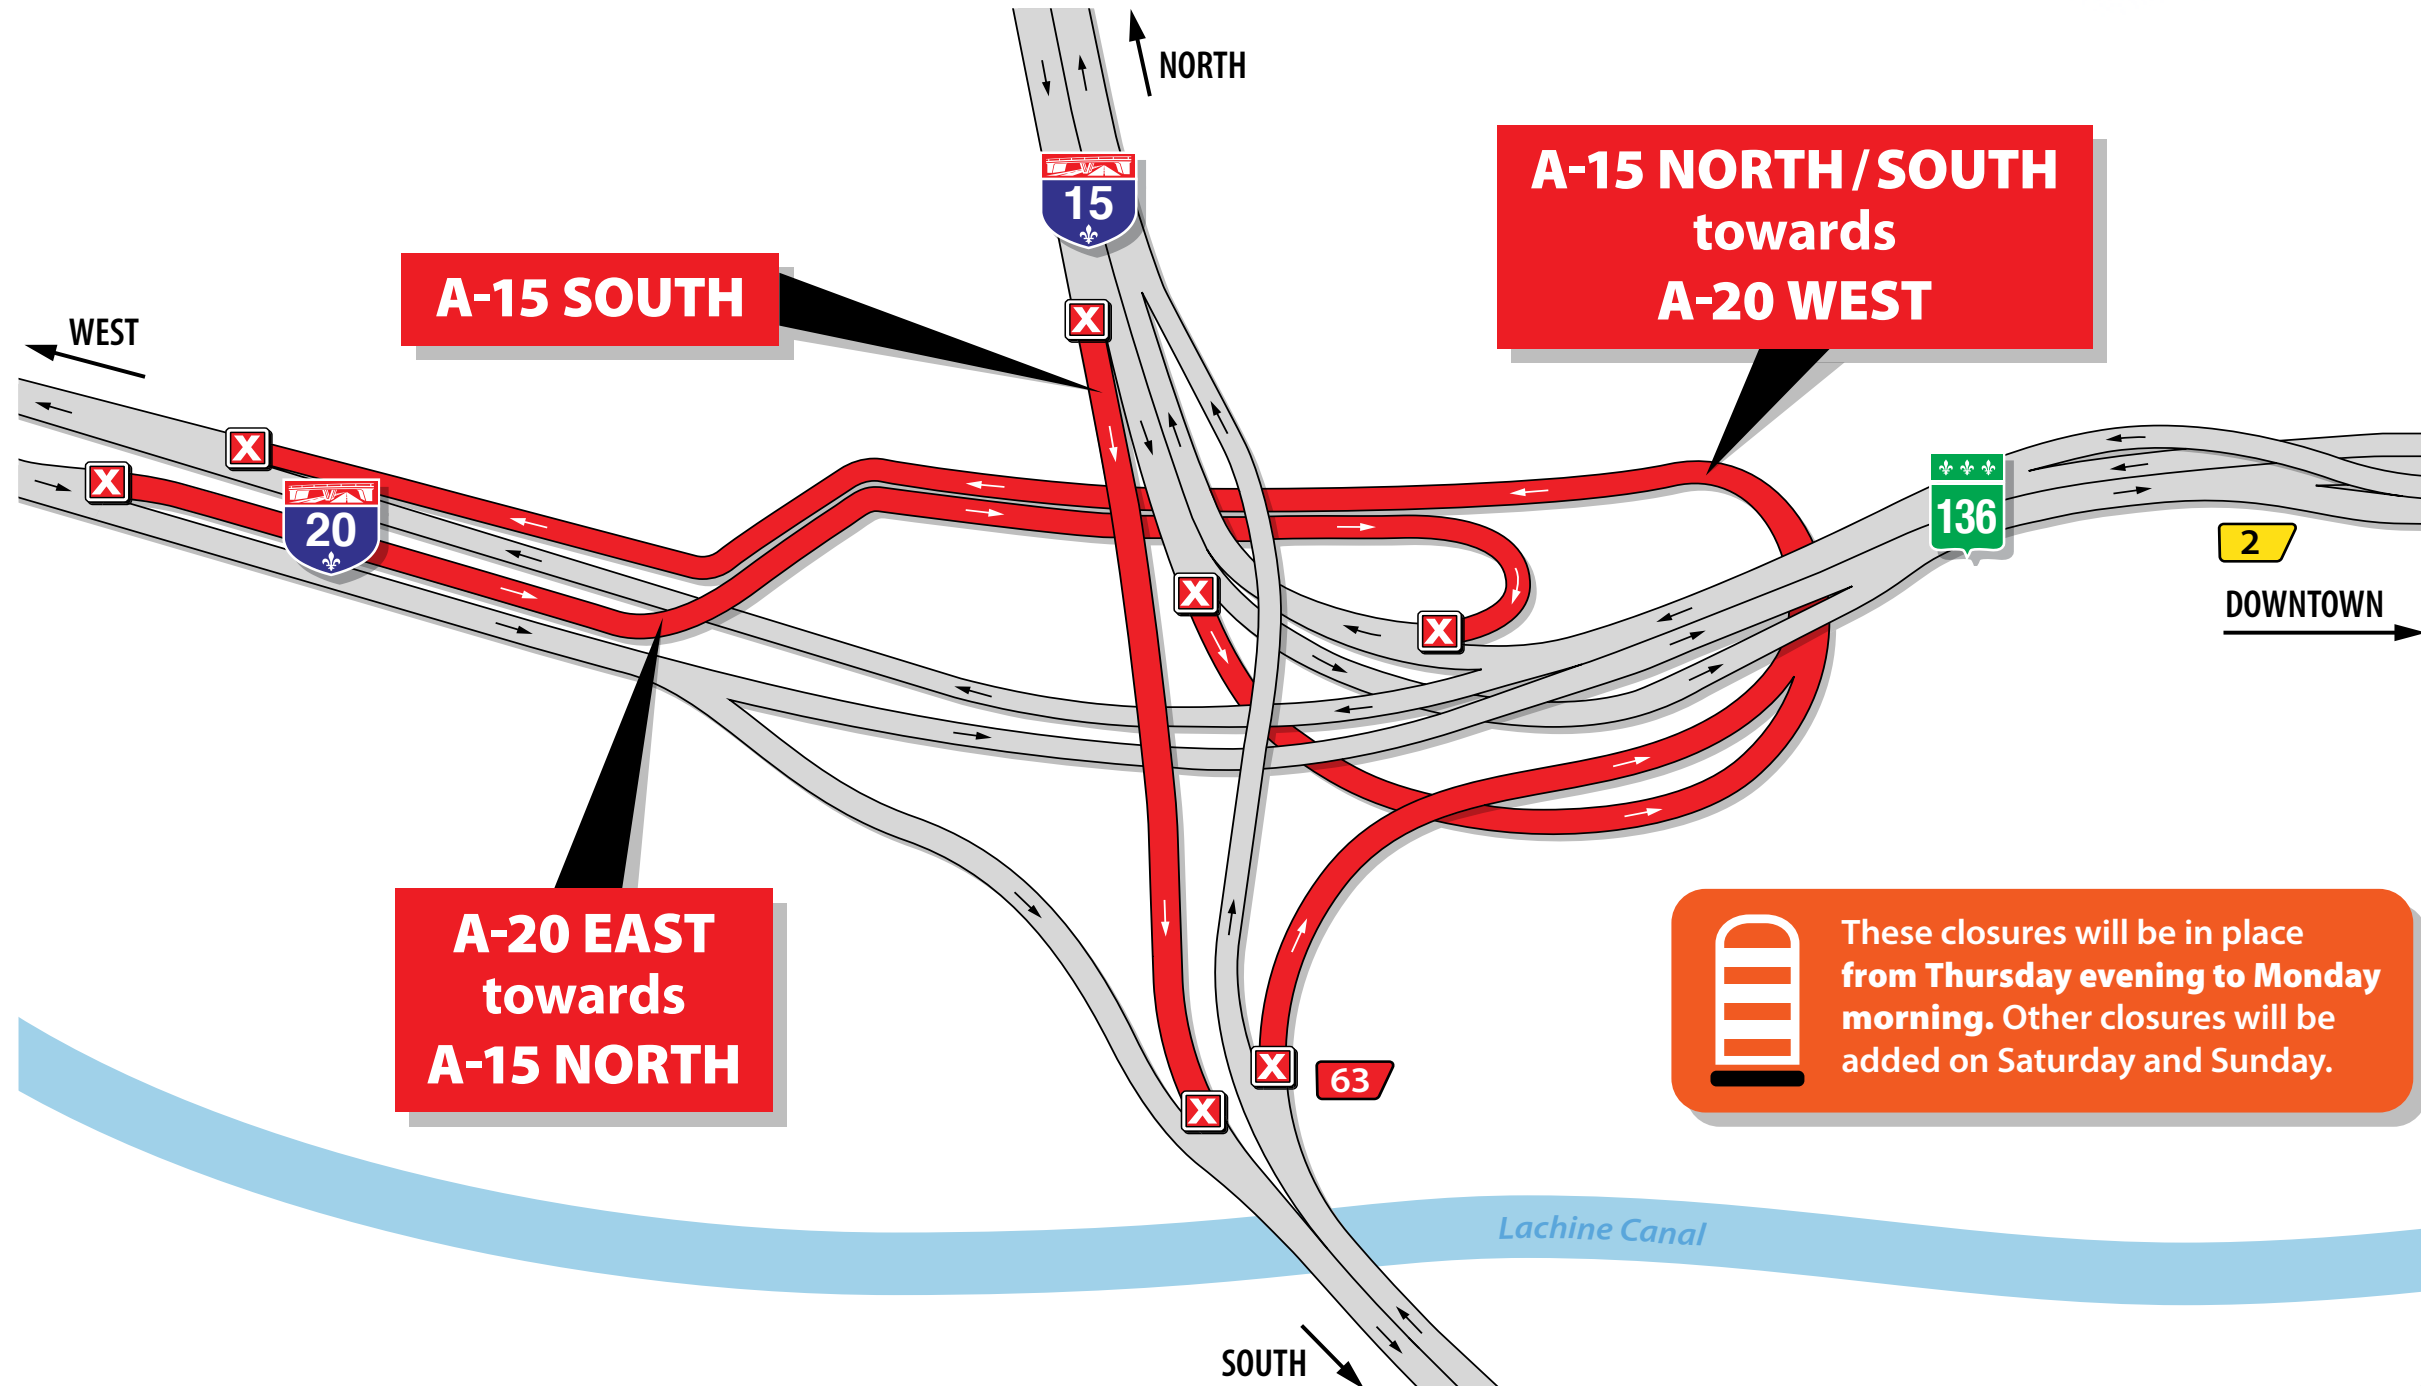

CLOSURES – TURCOT INTERCHANGE

Friday March 15

TURCOT ALERT

 These closures will be in place from Thursday evening to Monday morning. Other closures will be added on Saturday and Sunday.